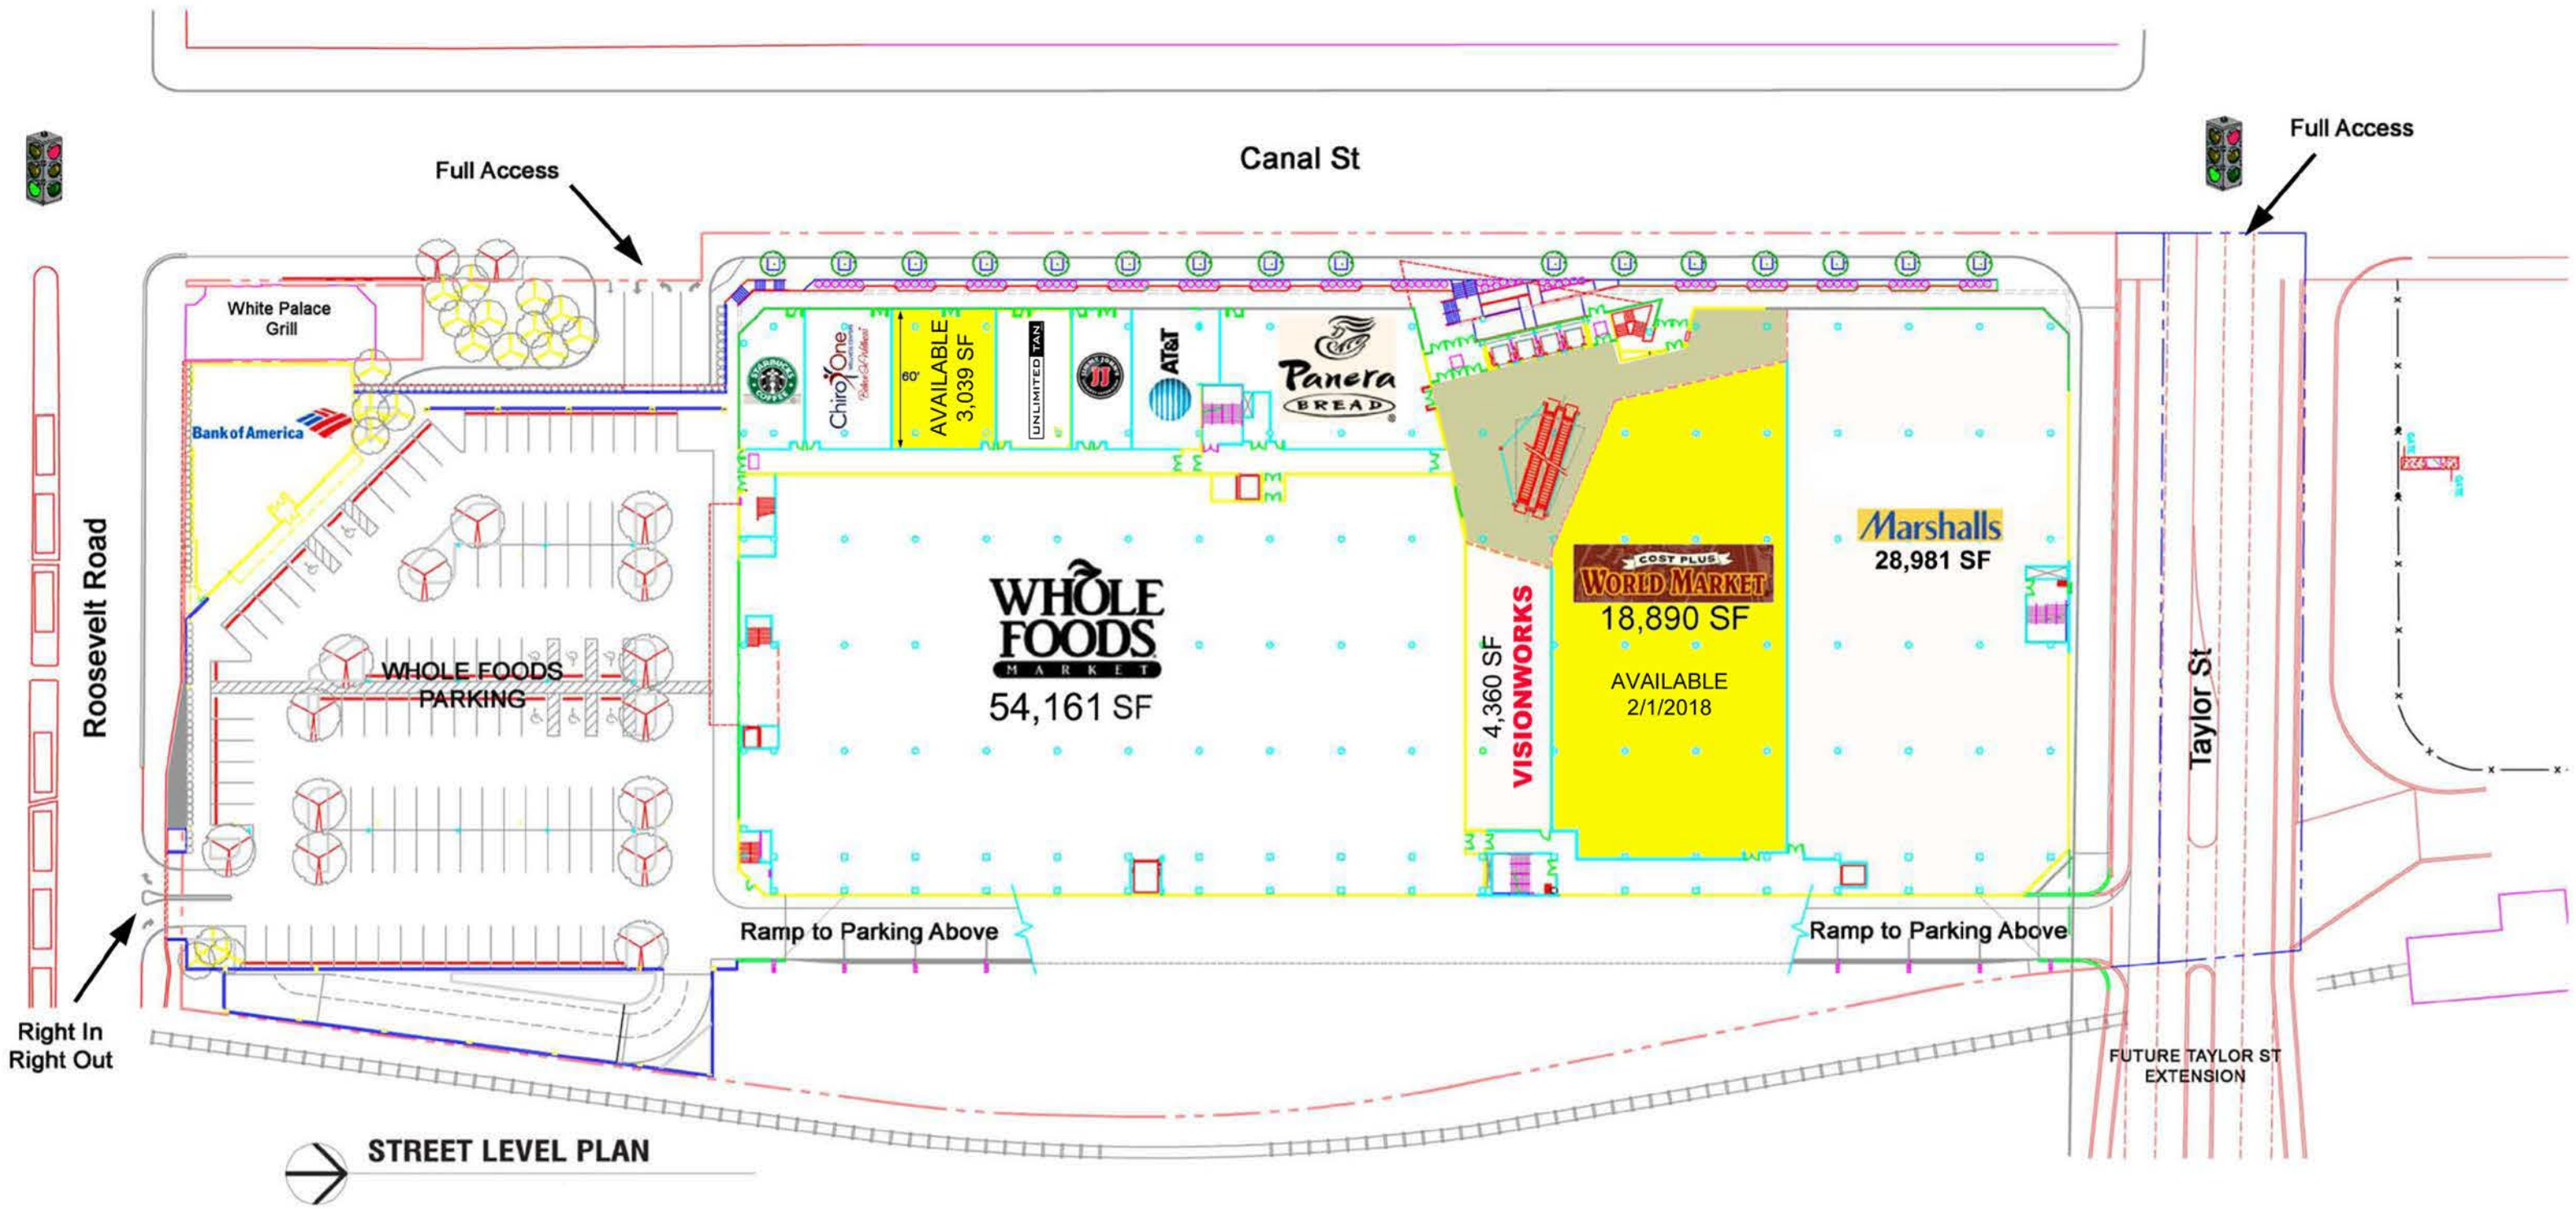

# SOUTHGATE MARKET CHICAGO, ILLINOIS

Grade Level Plan |

## Street Level

CANAL

THE UNIVERSITY OF CHICAGO MEDICINE

201  
10,389 GSF

THE UNIVERSITY OF CHICAGO MEDICINE

202

DSW  
DESIGNER SHOE WAREHOUSE®  
200  
25,365 GSF

AVAILABLE  
16,523 SF

203

TAYLOR

Up to additional parking

P1 PARKING LEVEL

GARAGE ENTRANCE

TO ROOSEVELT

TO TAYLOR

# SOUTHGATE MARKET CHICAGO, ILLINOIS

P2 Parking Level Plan |

 **P3 LEVEL PLAN**