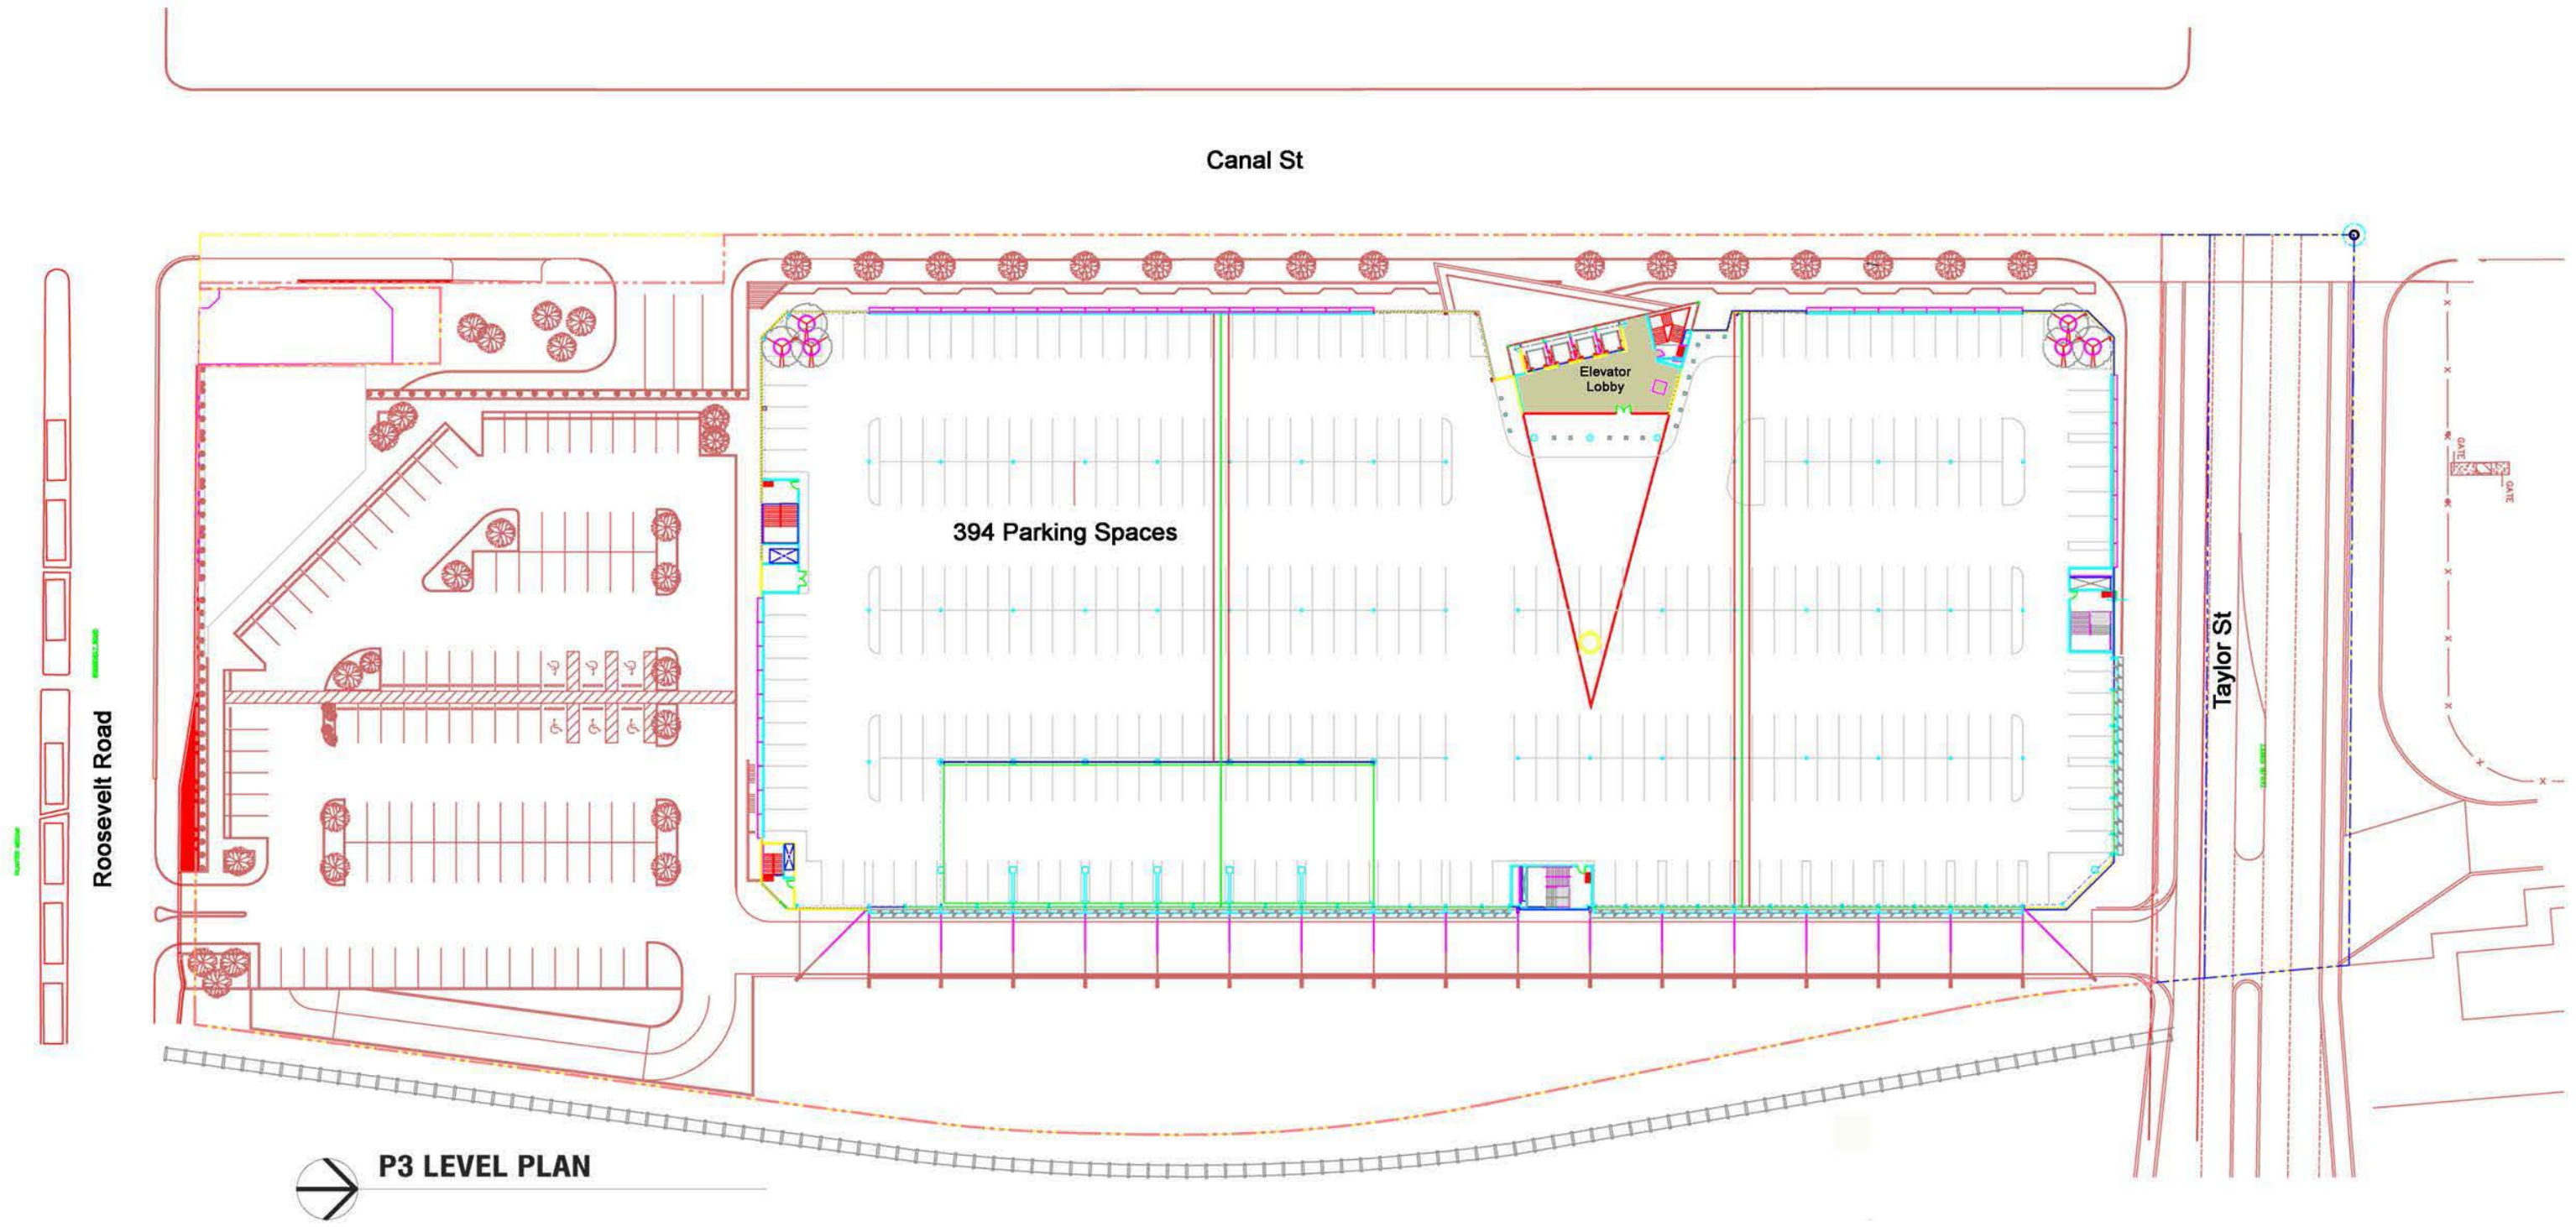

## Street Level

CANAL

THE UNIVERSITY OF CHICAGO MEDICINE

201  
10,389 GSF

THE UNIVERSITY OF CHICAGO MEDICINE

202

DSW  
DESIGNER SHOE WAREHOUSE®  
200  
25,365 GSF

AVAILABLE  
16,523 SF

203

TAYLOR

Up to additional parking

P1 PARKING LEVEL

GARAGE ENTRANCE

TO ROOSEVELT

TO TAYLOR

# SOUTHGATE MARKET CHICAGO, ILLINOIS

P-1 Level

# SOUTHGATE MARKET CHICAGO, ILLINOIS

P2 Parking Level Plan |

 **P3 LEVEL PLAN**