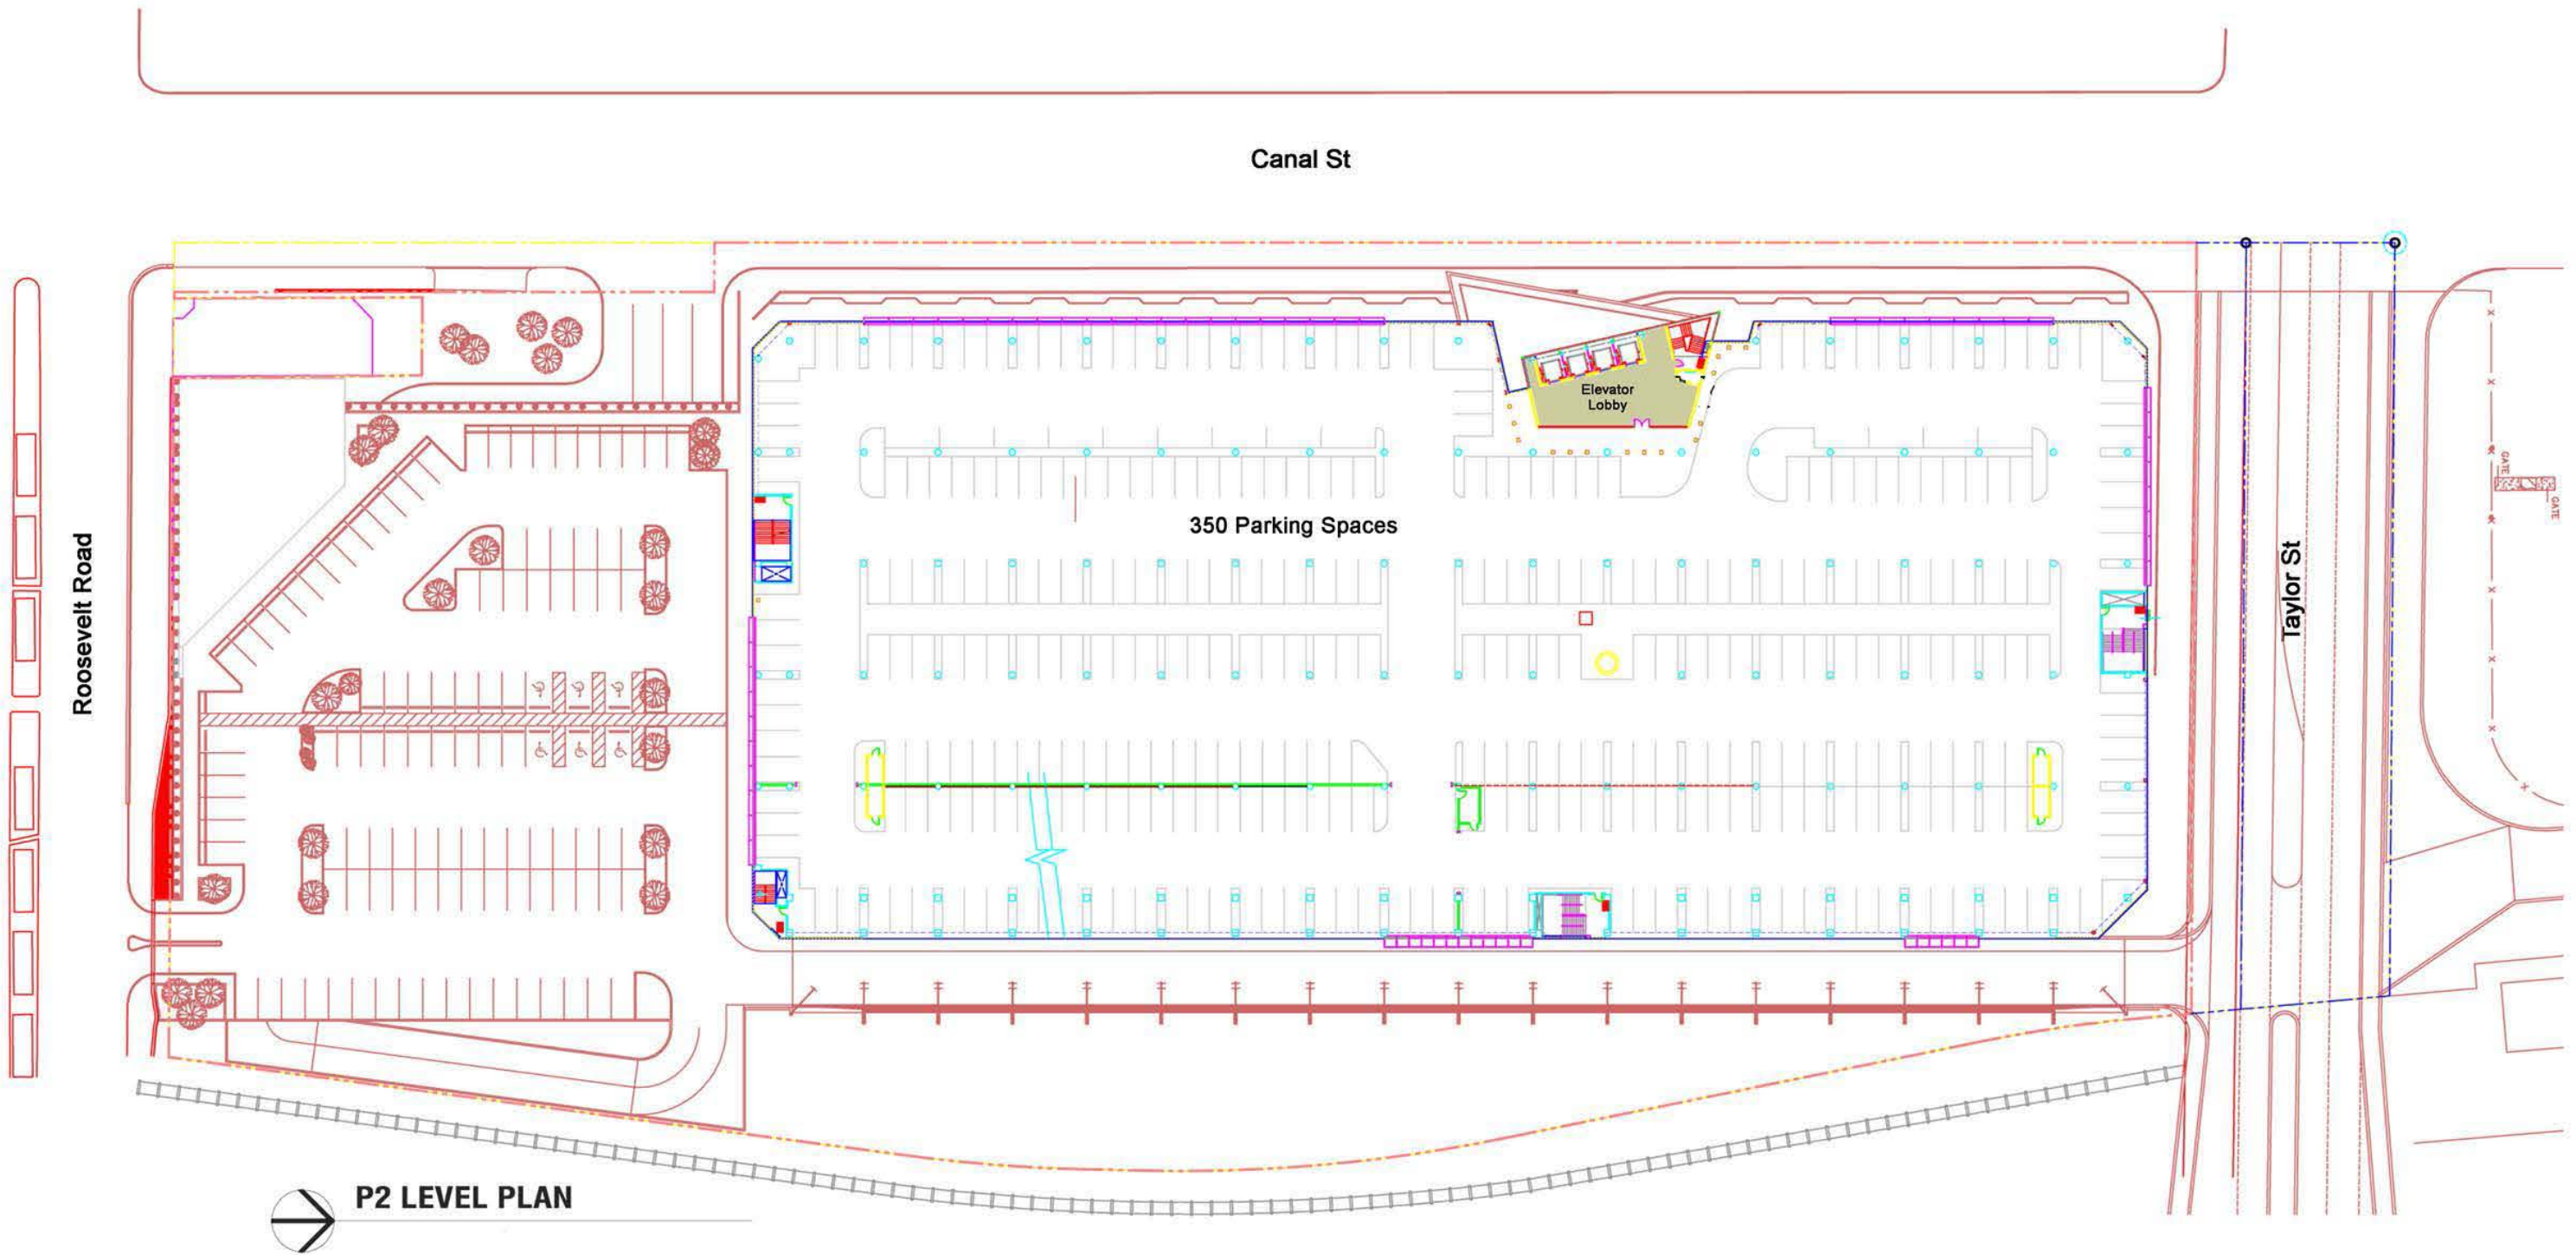

## Street Level

CANAL

THE UNIVERSITY OF CHICAGO MEDICINE

201  
10,389 GSF

THE UNIVERSITY OF CHICAGO MEDICINE

202

DSW  
DESIGNER SHOE WAREHOUSE®  
200  
25,365 GSF

AVAILABLE  
16,523 SF

203

TAYLOR

Up to additional parking

P1 PARKING LEVEL

GARAGE ENTRANCE

TO ROOSEVELT

TO TAYLOR

# SOUTHGATE MARKET CHICAGO, ILLINOIS

P2 Parking Level Plan |

 **P3 LEVEL PLAN**